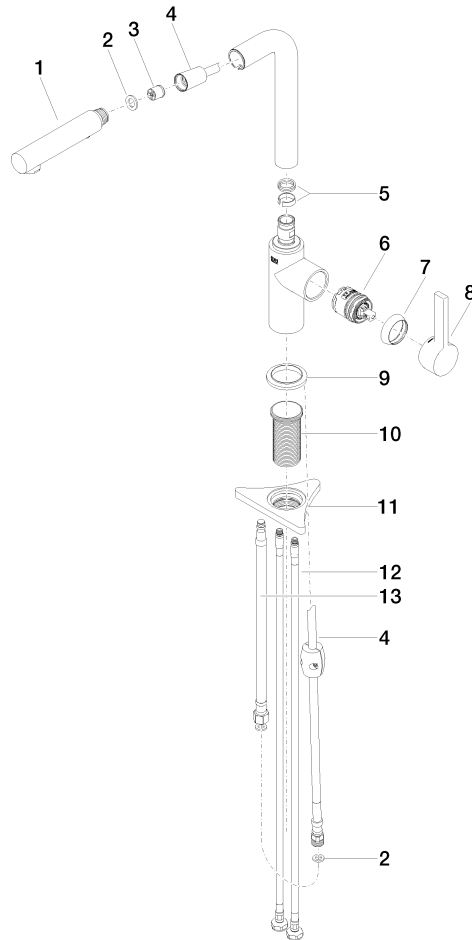

## DORNBRACHT PIUR Single-lever mixer Pull-out with spray function - Chrome

---

33 960 210

- 197mm projection
- pivotable spout 360°
- air-enriched flow and spray flow
- max. flow 6.7 l/min at 3 bar flow pressure
- fabric braided hose 1500 mm

Intrinsic protection against back flow.

	Chrome	33 960 210-00
	Soft Black	33 960 210-69
	Brushed Nickel	33 960 210-70

**DORNBACHT PIUR Single-lever mixer Pull-out with spray function - Chrome**

33 960 210

Parts for other finishes can be found here: [Soft Black](#)

**Spare parts list**

No.	Item Number	Name	Quantity used	Delivery time
1	90 12 11 181 00-00	shower	1	2
2	90 14 05 081 00 90	seal	1	2
3	90 23 01 051 00 90	flow reducer	1	2
4	90 30 02 101 00 90	hose	1	2
5	90 14 15 060 00 90	gasket kit	1	2
6	90 15 05 060 00 90	cartridge	1	2
7	90 28 30 011 00-00	cover	1	2
8	90 20 21 001 00-00	handle	1	2
9	90 27 21 001 00-00	rosette	1	2
10	90 30 01 200 00 90	shaft	1	2
11	90 23 10 003 00 90	fixing set	1	2
12	04 30 04 101 00 90	hose	2	2
13	90 30 04 110 00 90	hose	1	2